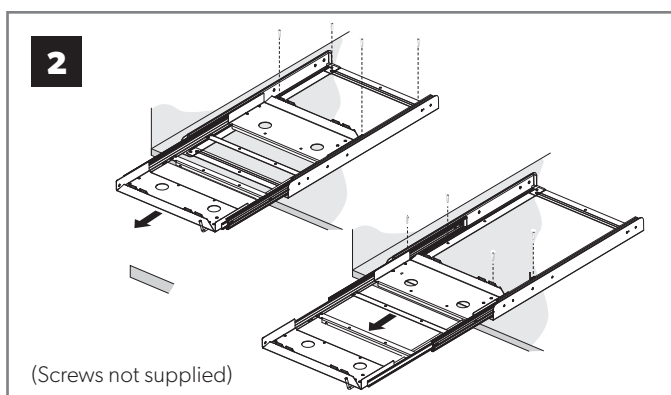

Installation Instructions

Fridge slide CFX-SLD75 (Ref. No: 9105306731)
Suits: CFX 75DZW and CF-80/110

Fridge slide CFX-SLD95100 (Ref. No: 9105306651)
Suits: CFX 95DZW, CFX 95DZ2 and CFX 100W

1120 N. Main Street, Elkhart, IN 46514 | Phone: 1-800-366-3841