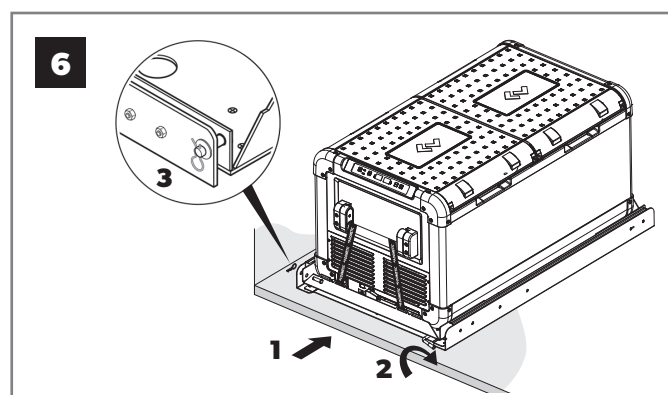

Installation Instructions

Fridge slide CFX-SLD75 (Ref. No: 9105306731)
Suits: CFX 75DZW and CF-80/110

Fridge slide CFX-SLD95100 (Ref. No: 9105306651)
Suits: CFX 95DZW, CFX 95DZ2 and CFX 100W

1120 N. Main Street, Elkhart, IN 46514 | Phone: 1-800-366-3841