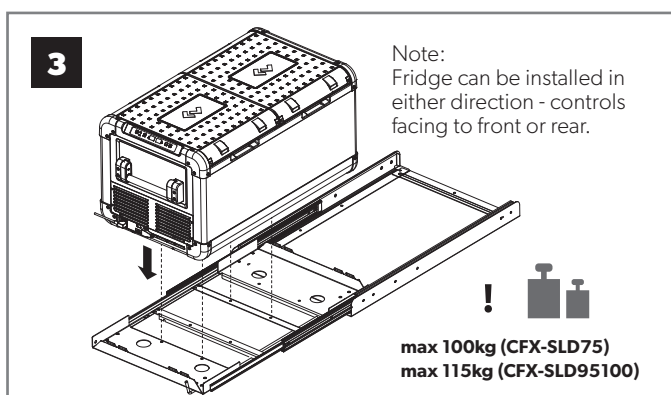

Installation Instructions

Fridge slide CFX-SLD75 (Ref. No: 9105306731)
Suits: CFX 75DZW and CF-80/110

Fridge slide CFX-SLD95100 (Ref. No: 9105306651)
Suits: CFX 95DZW, CFX 95DZ2 and CFX 100W

1120 N. Main Street, Elkhart, IN 46514 | Phone: 1-800-366-3841