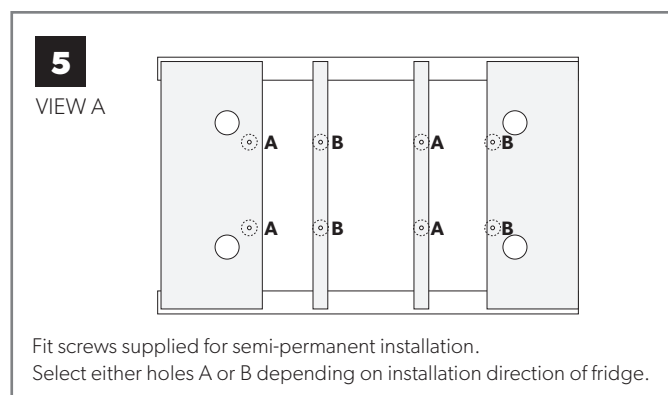

Installation Instructions

Fridge slide CFX-SLD75 (Ref. No: 9105306731)
Suits: CFX 75DZW and CF-80/110

Fridge slide CFX-SLD95100 (Ref. No: 9105306651)
Suits: CFX 95DZW, CFX 95DZ2 and CFX 100W

1120 N. Main Street, Elkhart, IN 46514 | Phone: 1-800-366-3841