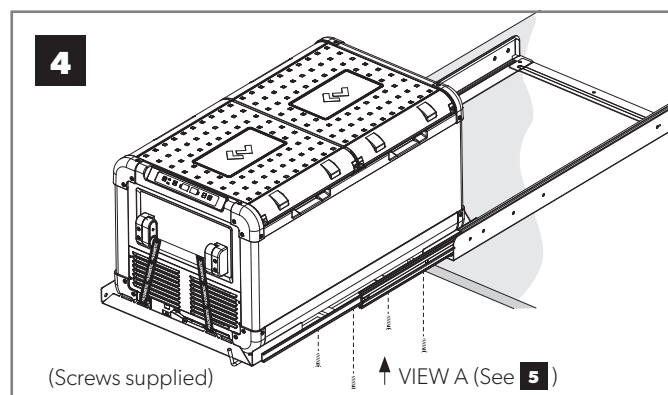

Installation Instructions

Fridge slide CFX-SLD75 (Ref. No: 9105306731)
Suits: CFX 75DZW and CF-80/110

Fridge slide CFX-SLD95100 (Ref. No: 9105306651)
Suits: CFX 95DZW, CFX 95DZ2 and CFX 100W

1120 N. Main Street, Elkhart, IN 46514 | Phone: 1-800-366-3841