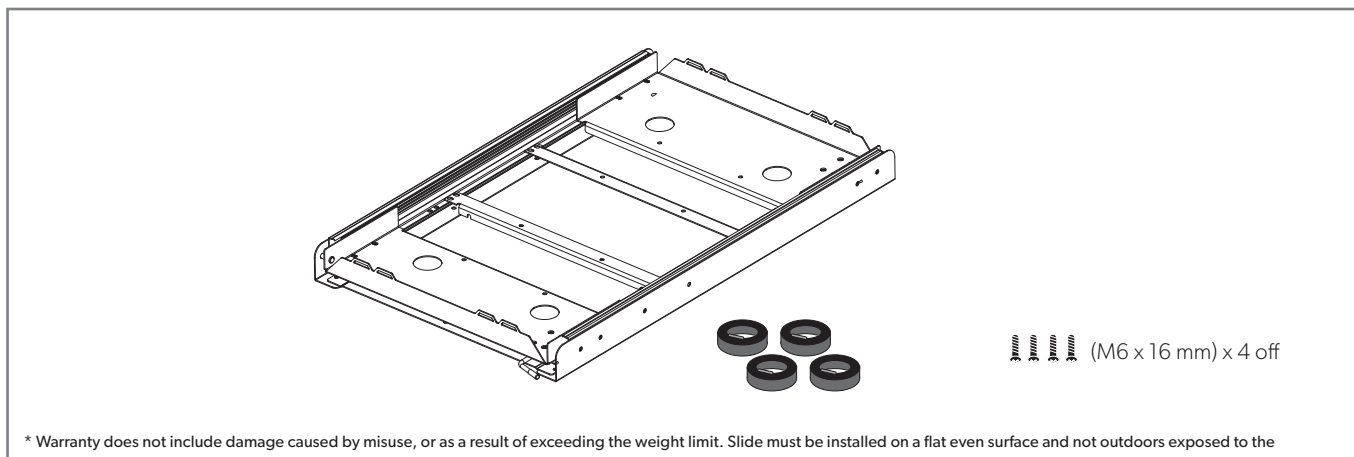

Installation Instructions

Fridge slide CFX-SLD75 (Ref. No: 9105306731)
Suits: CFX 75DZW and CF-80/110

Fridge slide CFX-SLD95100 (Ref. No: 9105306651)
Suits: CFX 95DZW, CFX 95DZ2 and CFX 100W

1120 N. Main Street, Elkhart, IN 46514 | Phone: 1-800-366-3841