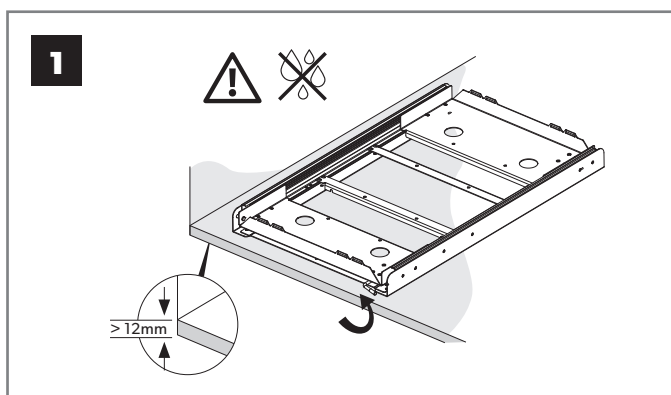

Installation Instructions

Fridge slide CFX-SLD75 (Ref. No: 9105306731)
Suits: CFX 75DZW and CF-80/110

Fridge slide CFX-SLD95100 (Ref. No: 9105306651)
Suits: CFX 95DZW, CFX 95DZ2 and CFX 100W

1120 N. Main Street, Elkhart, IN 46514 | Phone: 1-800-366-3841