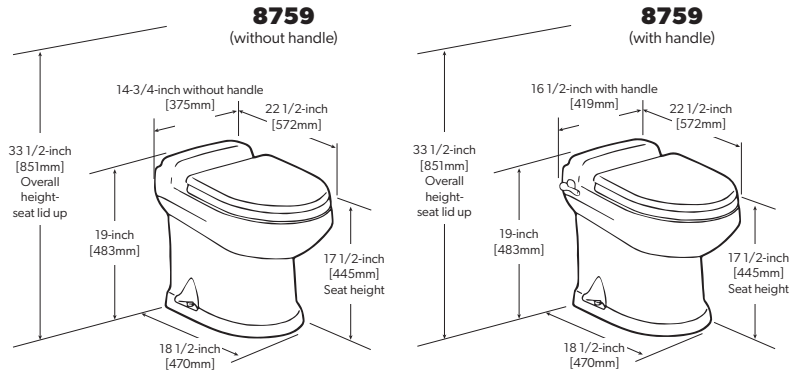

Model	8759
Description ¹	Standard-height, flat-back, all-ceramic macerator toilet
Flush Control Options ¹	Wall-mounted switch (not included) or flush handle on toilet
Circuit Breaker/Fuse	20 amps @ 12 V DC; 15 amps @ 24 V DC
Wiring	12 ga. (up to 20 ft/ 6.1 m total circuit)
Water Supply ID Fitting (in/mm)	0.5/13 NPT
Min. Water Flow Rate (gpm/lpm)	4.0/15.1
Discharge ID Fitting (in/mm)	1.5/38 or 1.0/25
Max. Discharge Horizontal Run (ft/m) ²	98/30
Max. Discharge Vertical Run (ft/m) ²	9.8/3
Min Height-Seat Down (in/mm) ³	17.5/445
Max. Height-Seat Up (in/mm) ³	33.5/851
Width (in/mm) ³	14.75/375 without handle 16.5/419 with handle
Depth-Wall to Front of Bowl(in/mm) ³	22.5/572
Depth-Wall to Front of Base (in/mm) ³	18.5/470
Depth-Wall to Center of Base (in/mm) ³	N/A