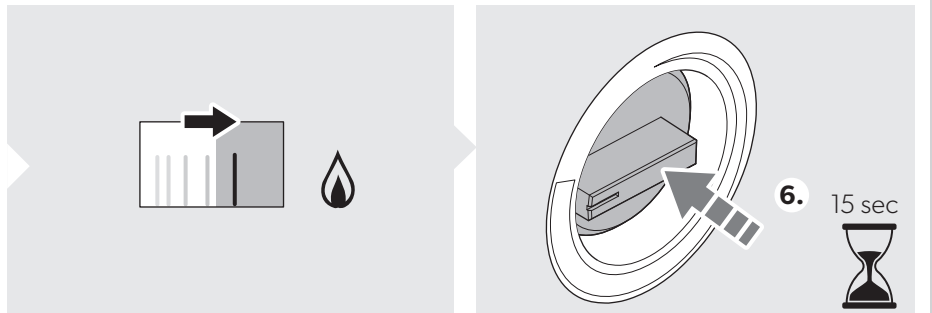

DOMETIC

RM 5310, RM 5330  
RM 5380

WARNING

15 min

CAUTION

NOTICE

Type  
RM 5310 WA 120  
RM 5330 WA 130  
RM 5380 WA 130

ON

ON

Cooling Capacity

OFF

Shelves

Defrost

7

Winter

8 A