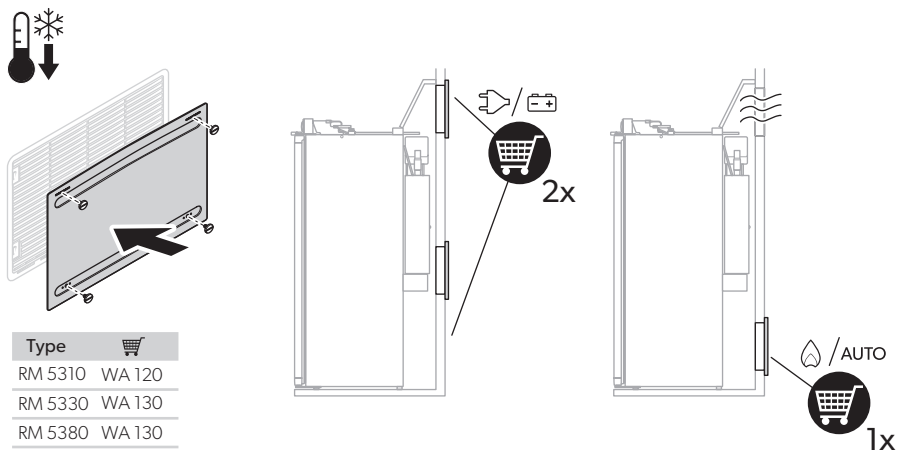

DOMETIC

RM 5310, RM 5330  
RM 5380

WARNING

15 min

CAUTION

NOTICE

Type  
RM 5310 WA 120  
RM 5330 WA 130  
RM 5380 WA 130

ON

ON

Cooling Capacity

OFF

Shelves

Defrost

7

Winter

8 A